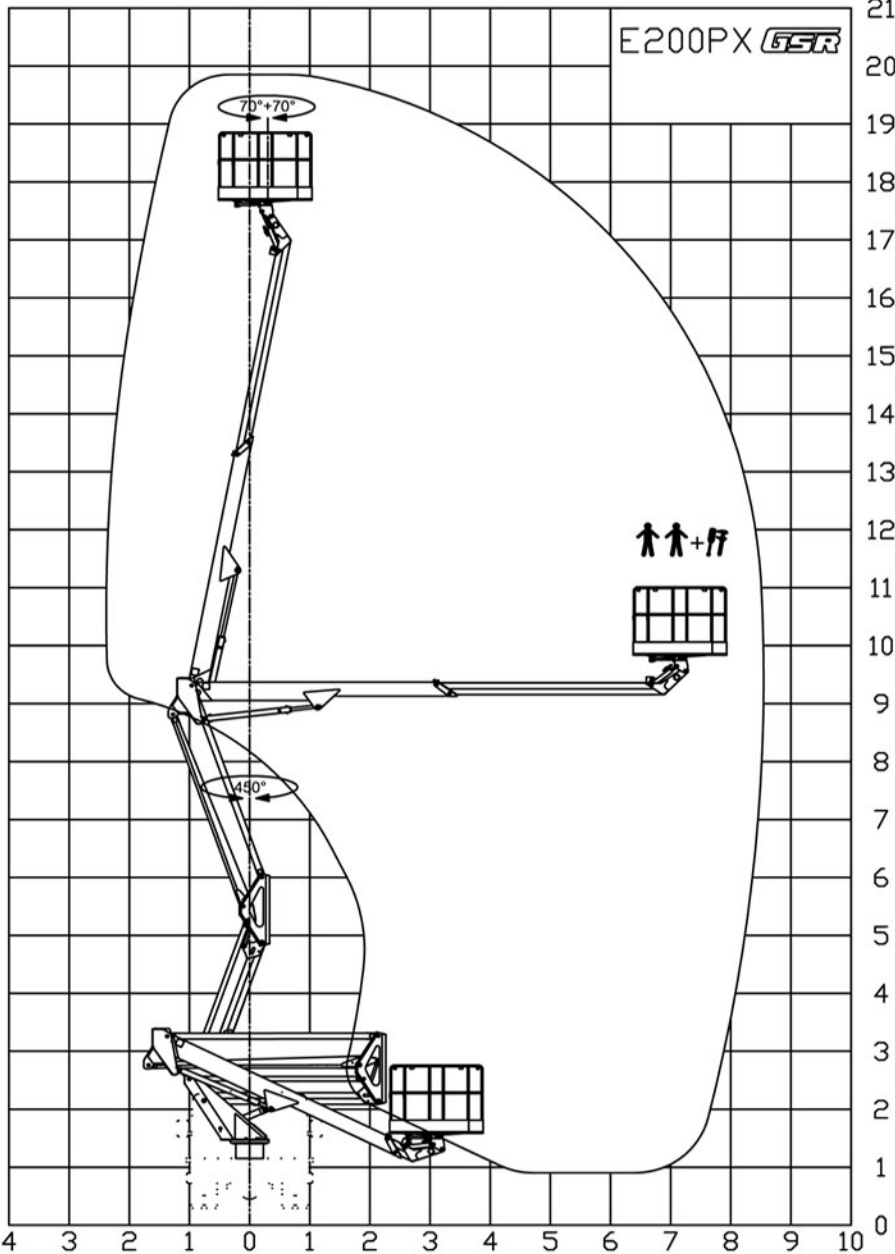

E200PX Compact

Quick Lift Rental
 QLD. Pty. Ltd.

Max safe working load
 220 KG

Phone: 0404 070 585

Email: quickliftqld@optusnet.com.au

www.quickliftqld.com.au