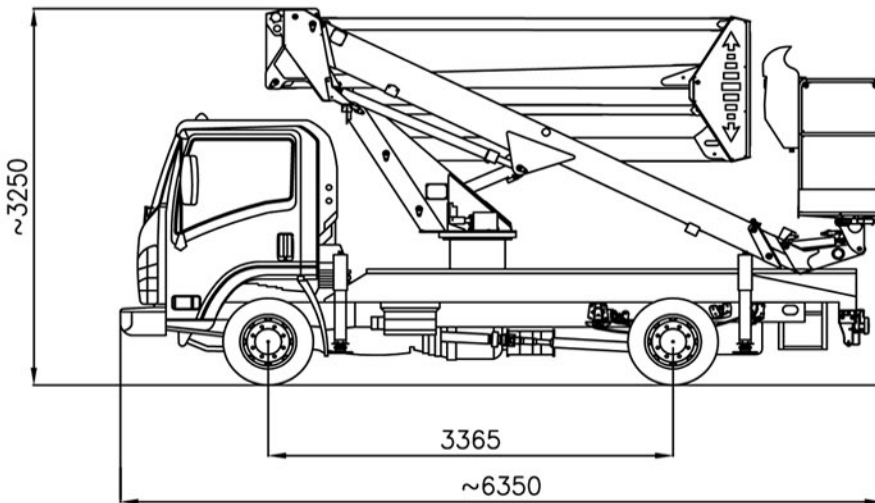

E200PX Compact

Quick Lift Rental
 QLD. Pty. Ltd.

Max safe working load
 220 KG

Phone: 0404 070 585

Email: quickliftqld@optusnet.com.au

www.quickliftqld.com.au